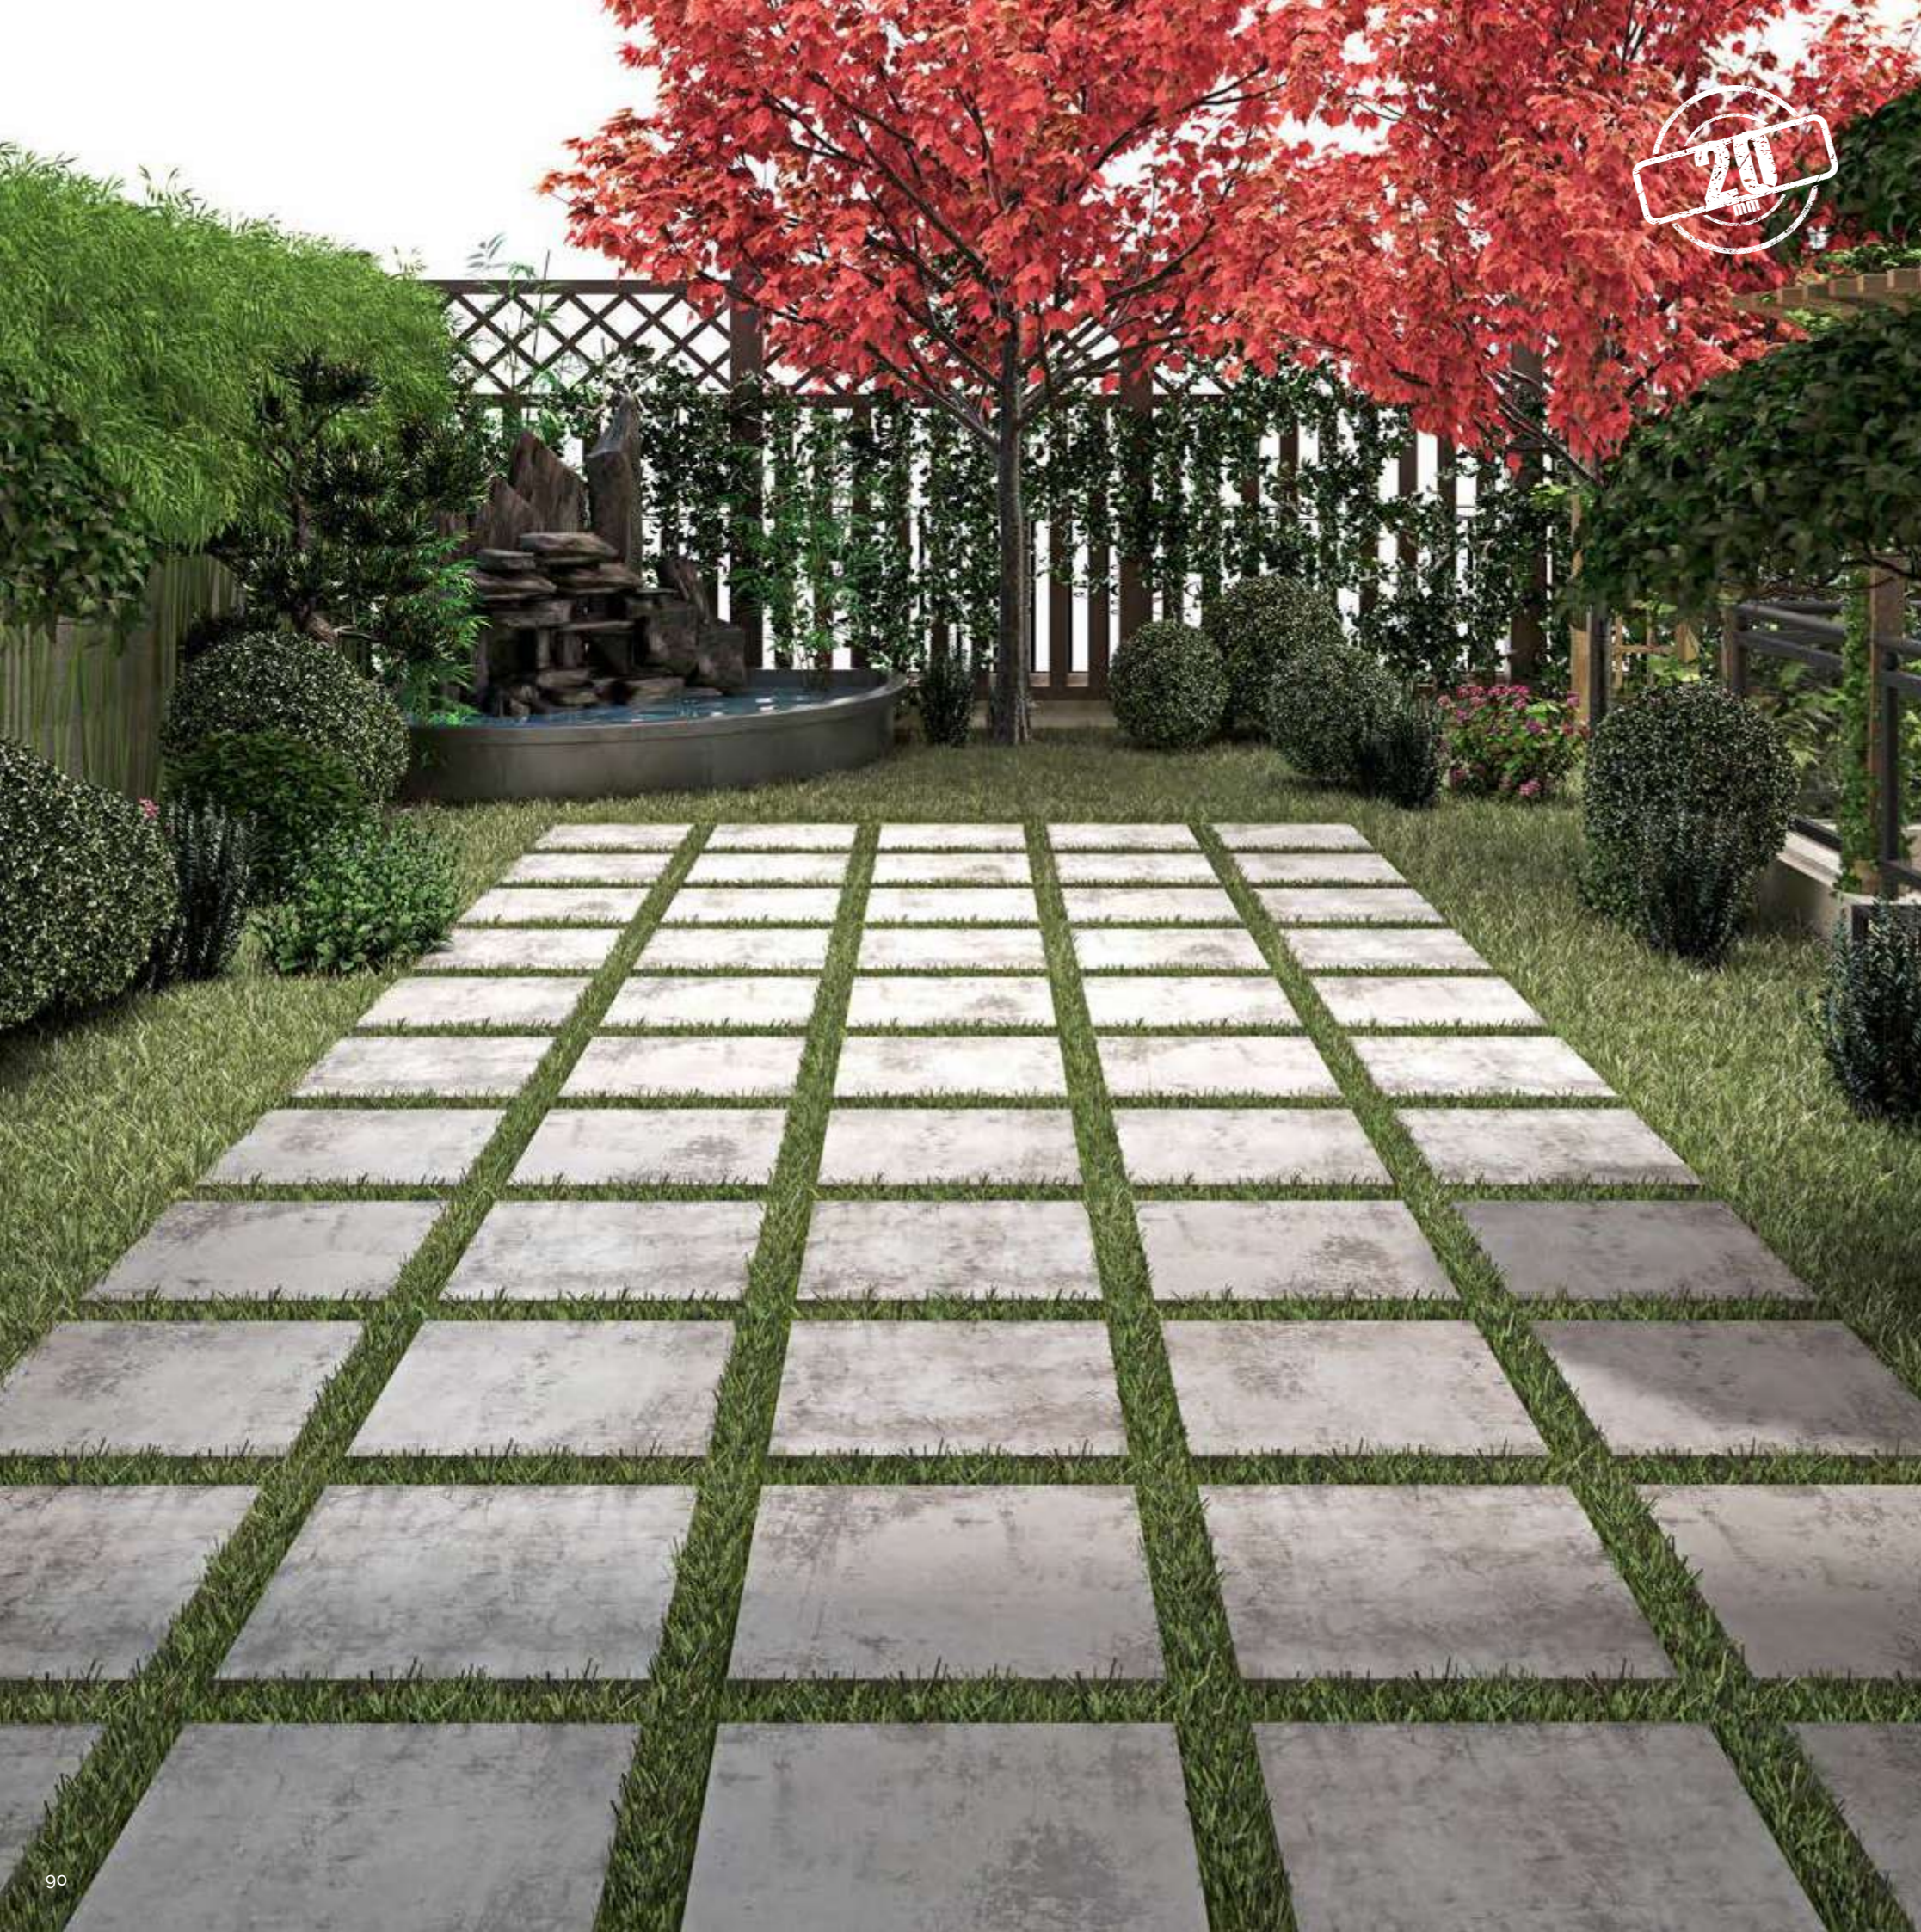

wood

PFM.627.1125.018 15x60 Atlanta Beige

PFM.627.1125.061 15x60 Atlanta Greige

PFM.627.1125.072 15x60 Atlanta Brown

PFM.627.1125.108 15x60 Atlanta Mocha

hit2power

Affresco

PPM.621.0974.018 60x60 Affresco Beige